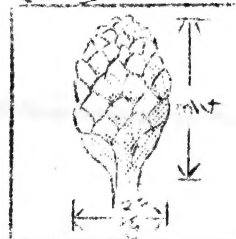

LIPSTICK PODS WIRED & TAPED..... \$2.00 Dz.

Packed in bags of 1 dozen

Prepaid anywhere in U. S.

 \$2.50 dz.

FLOWERS OF HAWAII, LTD.

670 South Lafayette Park Place

Los Angeles 5, California

Phone - Dunkirk 8-5106

SOMETHING UNUSUAL

The only answer to a different approach in making corsages, wreaths and unique table arrangements.

BLACK GRASS is on a yellow stem approximately 24" in length with a shubbery spike. Excellent for fill-ins.